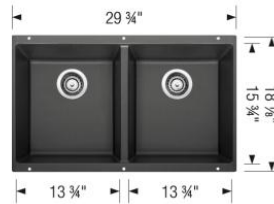

Product Specification Sheet

BLANCO PRECIS U 2

SILGRANIT®

PRODUCT DIMENSIONS

BLANCO PRECIS U 2	Colour Finish	Model No.	FEATURES / SPECIFICATIONS
	White	reversible 401705	<ul style="list-style-type: none"> Made in Canada and Germany SILGRANIT® - natural granite composite material Exceptional resistance to heat, scratches and impact Repellant material – does not absorb any liquids, acids or stains Non-porous surface does not require use of any harsh chemicals Includes Hygienic+Plus surface protection formula against bacteria Rear-positioned and centred drain hole maximizes usable bowl and cabinet storage Virtually flat sink bottom prevents glassware from tipping over Limited Lifetime Warranty
	Truffle	401179	
	Metallic gray	reversible 401681	
	Cinder	401415	
	Café	400581	
	Biscuit	401818	
	Anthracite	400580	
DESIGN AND PLANNING TIPS			
<p>Cabinet Size: 33" (840 mm) Bowl depth: 8" (205 mm) / 8" (205 mm) Depending on cabinet construction, a different cabinet size may be required. Consult the cabinet manufacturer.</p>			
OPTIONAL ACCESSORIES			
		Stainless Steel Sink Grid SINK GRID, STAINLESS STEEL	406484
		Stainless Steel Sink Grid SINK GRID, STAINLESS STEEL	406536
		3½" CapFlow strainer cover Stainless steel (fits all BLANCO strainers) BLANCO CapFlow Stainless steel	517666
		3½" CapFlow strainer cover Stainless steel (fits all BLANCO strainers) BLANCO CapFlow Stainless steel	517666